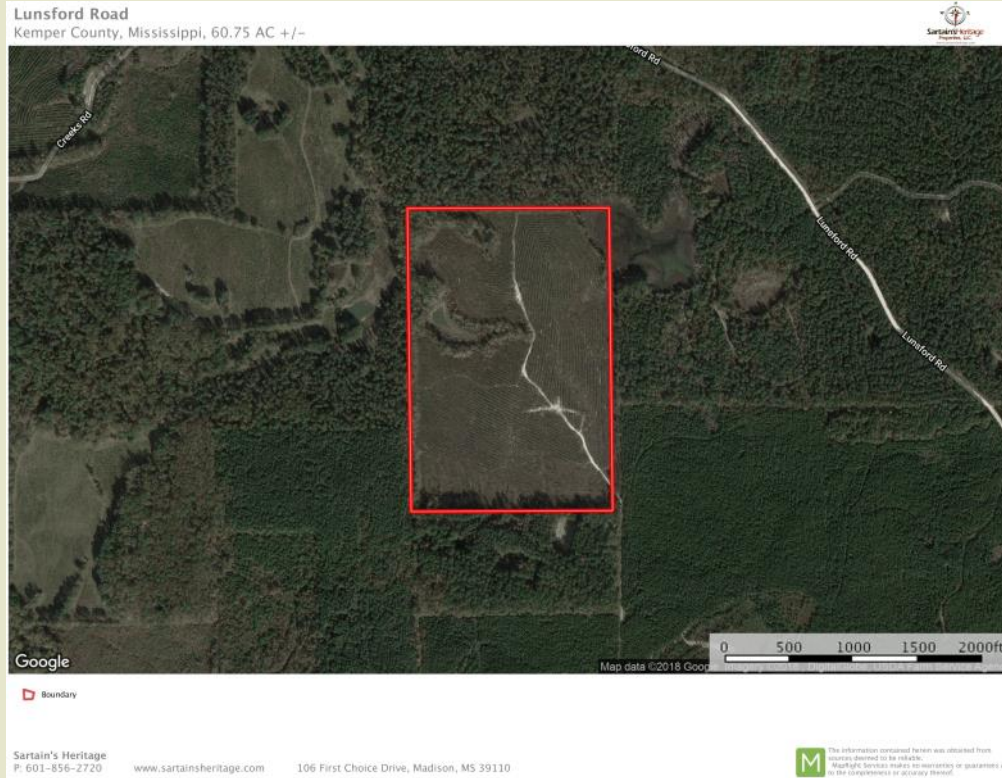

Sartain's Heritage
Properties, LLC.
www.SartainsHeritage.com

Lunsford Road 60.75 Acres +/- Kemper County, MS

Sartain's Heritage
P. 601-856-2720 www.sartainsheritage.com 106 First Choice Drive, Madison, MS 39110

CONTACT:

J. PARKER SARTAIN
601.506.2398
psartain@sartainsheritage.com

Sartain's Heritage Properties
106 First Choice Drive
Madison, MS 39110
Phone: 601-856-2720
Fax: 601-853-6765
www.SartainsHeritage.com

Lunsford Road

60.75 acres in S8 and 17, T11N, R19E, Kemper County, MS five miles east of Scooba.

The property consists of 53 acres in three year pine plantation with five acres of hardwoods and a small pond. Access is along a woods road from the south off Spates Road.

This property can be an excellent long term timber and recreational hunting investment.

$123,019