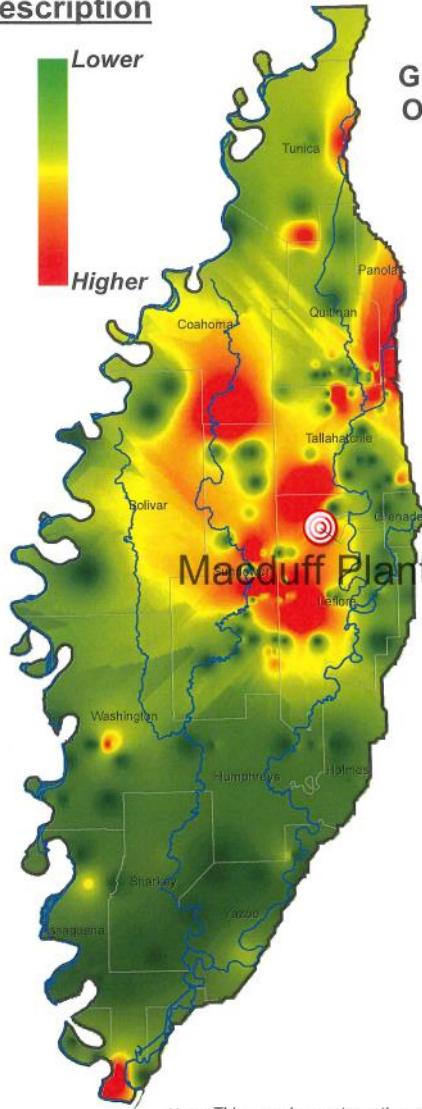

Macduff Plantation
Leflore County, Mississippi, 900.0 AC +/-

- Macduff Plantation Lodge
- Open Field Hunting
- Railroad
- Boundary

SARTAIN'S HERITAGE
P: 601-856-2720 www.sartainsheritage.com 106 First Choice Drive, Madison, MS 39110

Description

**Greatest Concentrations of Ducks Observed in the Mississippi Delta
Nov. 13-16, 2017**

Note: This map does not use the same area calculations as previously published maps and is intended to illustrate major concentrations of ducks in the Mississippi Delta.

Prepared by MDWFP
GIS Lab 20 Nov. 2017

**Greatest Concentrations of Ducks
Observed in the Mississippi Delta
Jan. 3 - 6, 2018**