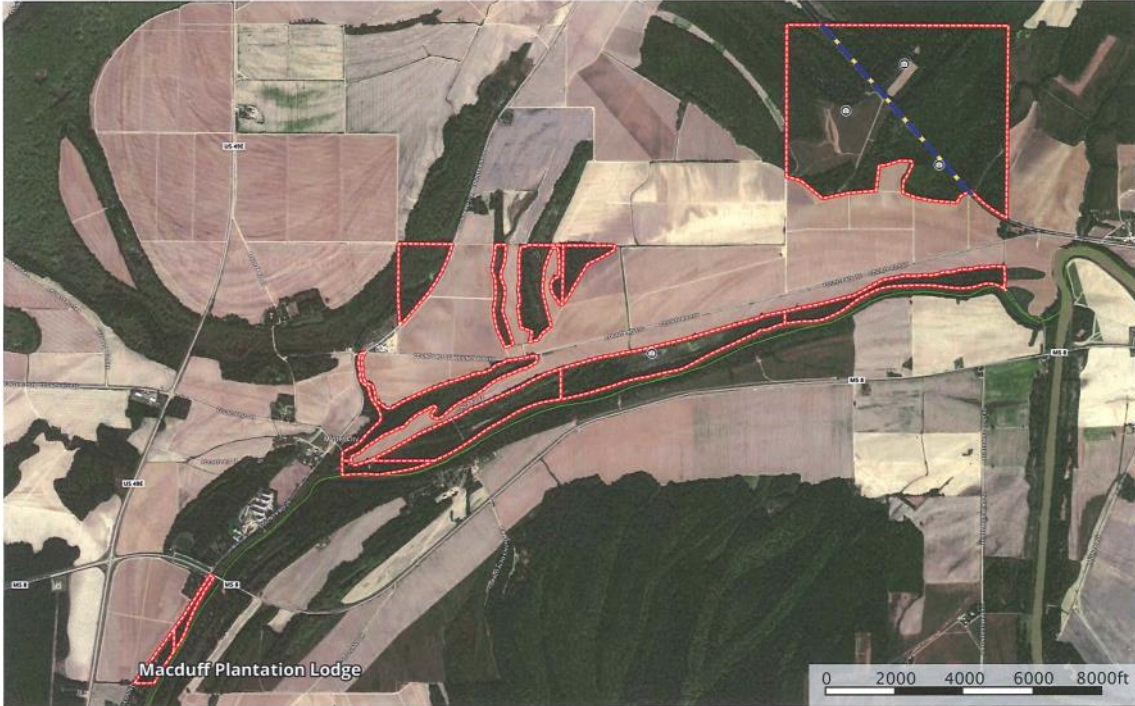

Macduff Plantation
Leflore County, Mississippi, 900.0 AC +/-

- Macduff Plantation Lodge
- Open Field Hunting
- Railroad
- Boundary

SARTAIN'S HERITAGE
P: 601-856-2720   www.sartainsheritage.com   106 First Choice Drive, Madison, MS 39110