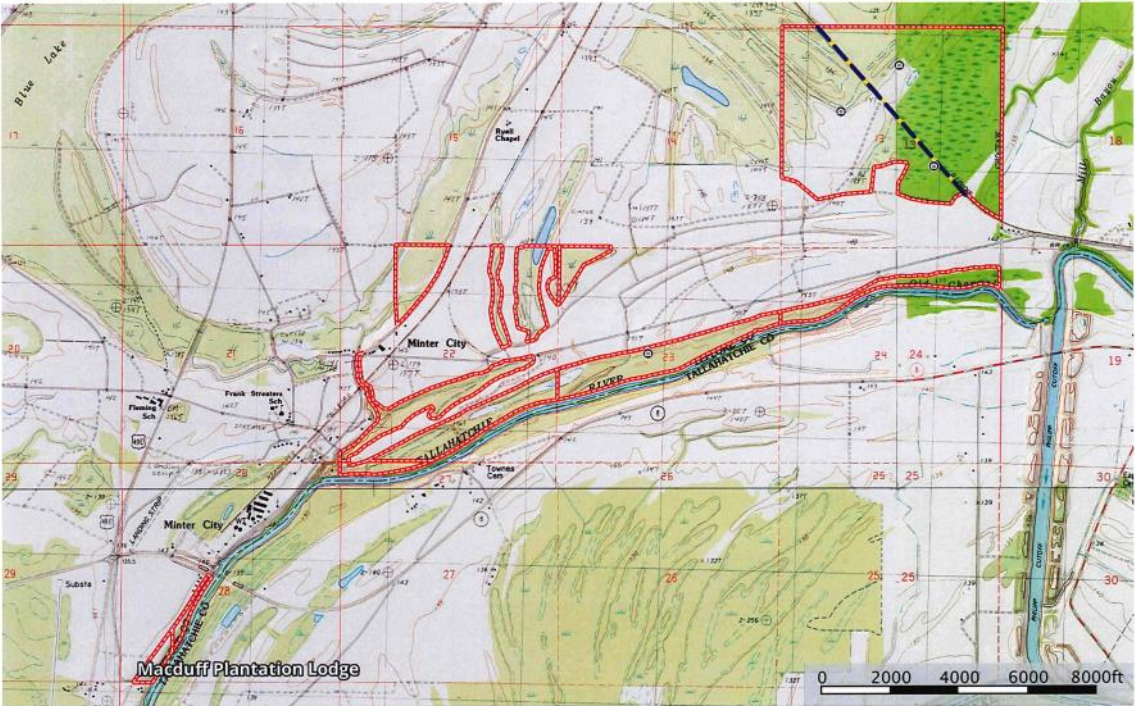

Macduff Plantation
Leflore County, Mississippi, 900.0 AC +/-

- Macduff Plantation Lodge
- Open Field Hunting
- Railroad
- Boundary

SARTAIN'S HERITAGE
P: 601-856-2720   www.sartainsheritage.com   106 First Choice Drive, Madison, MS 39110