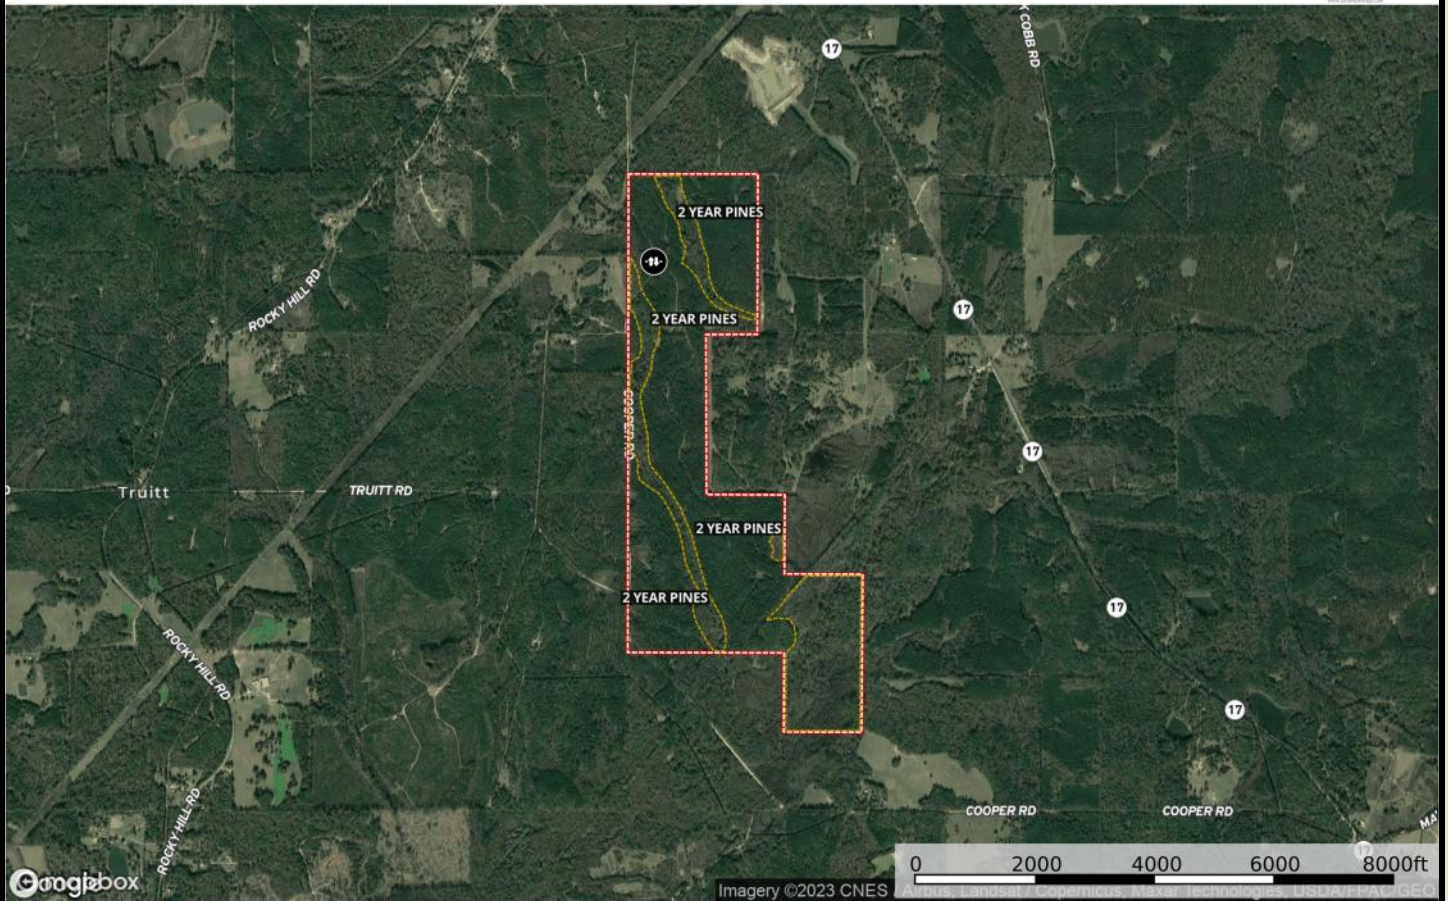

WY Madison

Madison County, Mississippi, 452 AC +/-

Gate
Streamside Management
Boundary

Parker Sartain
P: 6015062398   psartain@sartainsheritage.com   106 First Choice Drive

WY MADISON

452 Acres

Madison County, MS

"Guiding Your Land Decisions for Over 60 Years"

FARM | TIMBER | HUNTING

Sartain's Heritage Properties, LLC

601-856-2720 • www.SartainsHeritage.com

All information contained herein is supplied by sources deemed reliable, but is not guaranteed by Sartain's Heritage Properties, its Brokers or Agents. Properties are subject to errors, omissions, correction, price change, prior sale or withdrawal without notice.